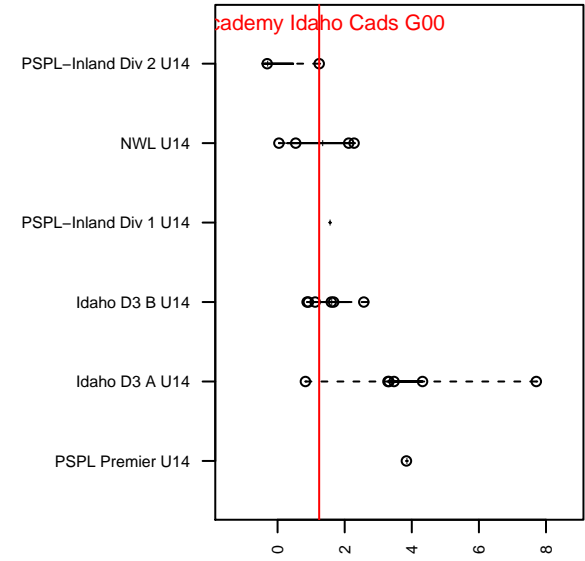

Academy Idaho Cads G00

Academy Idaho
 Post Falls, ID
 G00 total strength=981
 attack=1.46 defense=2.4
 fall league = PSPL–Inland Div 2 U14
 spr league = Spr PSPL–Inland Div 2 U14
 notes= Mueller 2014

alt names used:
 The Academy Idaho 00/01G
 THE ACADEMY IDAHO 00/01G (ID)
 The Academy Idaho [G00]
 The Academy Cads U14G
 The Academy Cads U14G
 THE ACADEMY IDAHO ACADEMY U14G (ID)

Venues played:
 2014 HotShot – Silver U13
 2014 Les Schwab NW Cup U14 Gold / Silver U
 2014 Pend Oreille Cup GU14 Silver
 2014 PSPL–Inland Div 2 U14
 2014 Spr PSPL–Inland Div 2 U14
 2014 WA Cup GU14 Bronze U14

**attack and defense variance (black dot)
relative to other teams
and top 10 in region**

**attack and defense rating
relative to others at age
and all opponents in last 13 months**

Performance relative to 13 month average