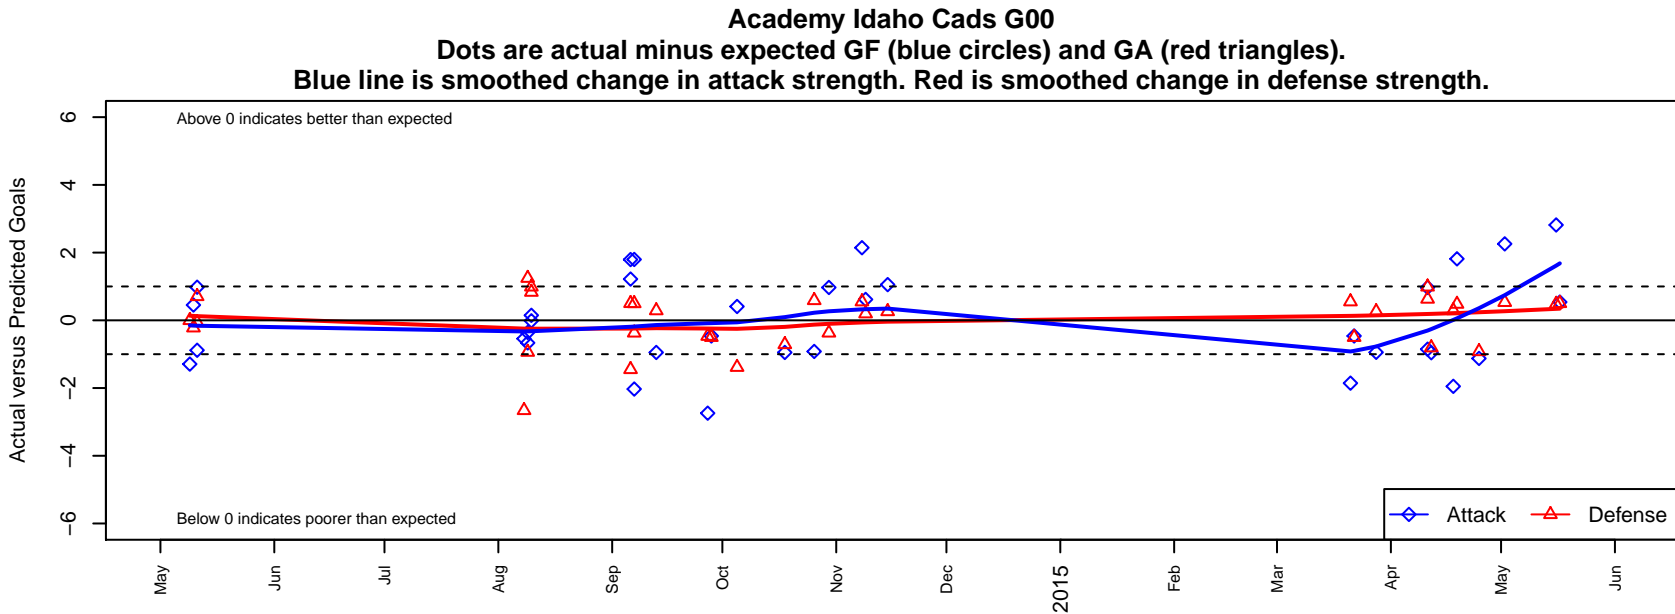

Academy Idaho Cads G00

Academy Idaho
 Post Falls, ID
 G00 total strength=981
 attack=1.46 defense=2.4
 fall league = PSPL–Inland Div 2 U14
 spr league = Spr PSPL–Inland Div 2 U14
 notes= Mueller 2014

alt names used:
 The Academy Idaho 00/01G
 THE ACADEMY IDAHO 00/01G (ID)
 The Academy Idaho [G00]
 The Academy Cads U14G
 The Academy Cads U14G
 THE ACADEMY IDAHO ACADEMY U14G (ID)

**attack and defense variance (black dot)
relative to other teams
and top 10 in region**

**attack and defense rating
relative to others at age
and all opponents in last 13 months**

Performance relative to 13 month average